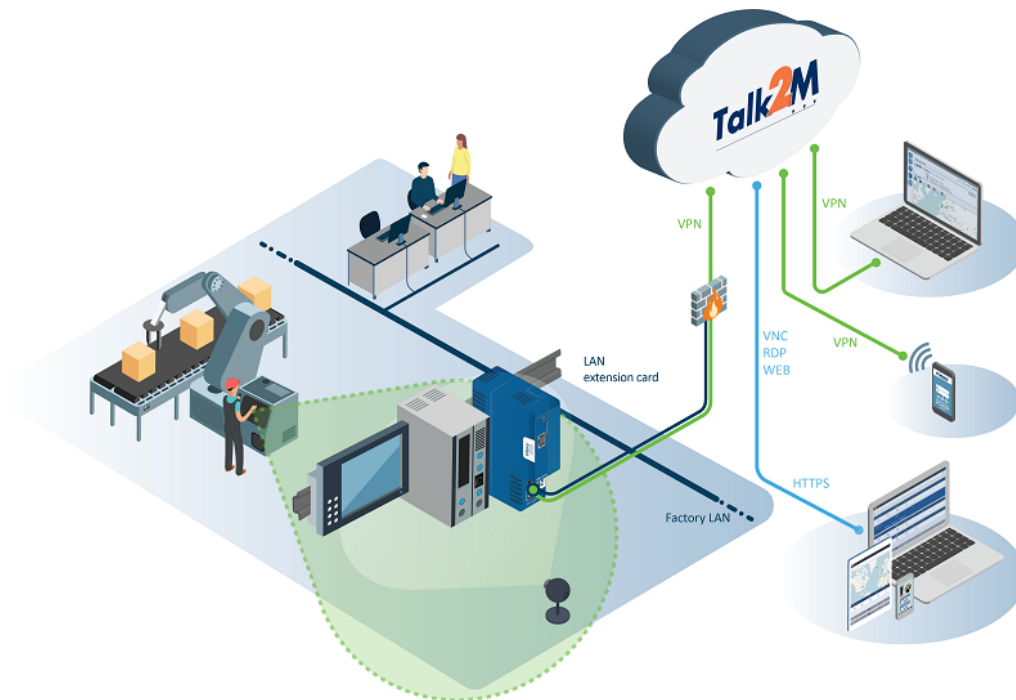

Pick your Extension Card

Flexy Extension Card - WAN Ethernet

This Flexy extension card increase the connectivity capability of the Ewon Flexy with a single WAN Ethernet port.

It is compatible with the Ewon Flexy 10x series, 20x series and 205.

Technical Characteristics

Ethernet port	10/100Mbps, Auto sense
Operation Temperature	-25 to +60°C
Marking	CE, cURus, FCC, UKCA

Certifications

CE	Compliant with : EMC directive 2014/30/EU (Immunity: industrial level) ROHS2 2011/65/EU directive with amendment 2015/863 REACH regulation
UKCA	Compliant with: Electromagnetic Compatibility Regulations 2016; Radio Equipment Regulations 2017; The Restriction of the Use of Certain Hazardous Substances in Electrical and Electronic Equipment Regulations 2012.
FCC/IC	This product complies with the Part 15 of the FCC rules
Japan	This device complies with Japanese regulations
Safety	The product fulfils the requirements of: EN 62368-1:2014 + A11:2017 UL 62368-1 Second Edition CAN/CSA C22.2 No. 62368-1-14 Second Edition EN 60950-1:2006 + A1:2010 +A11:2009 + A12:2011 + A2:2013